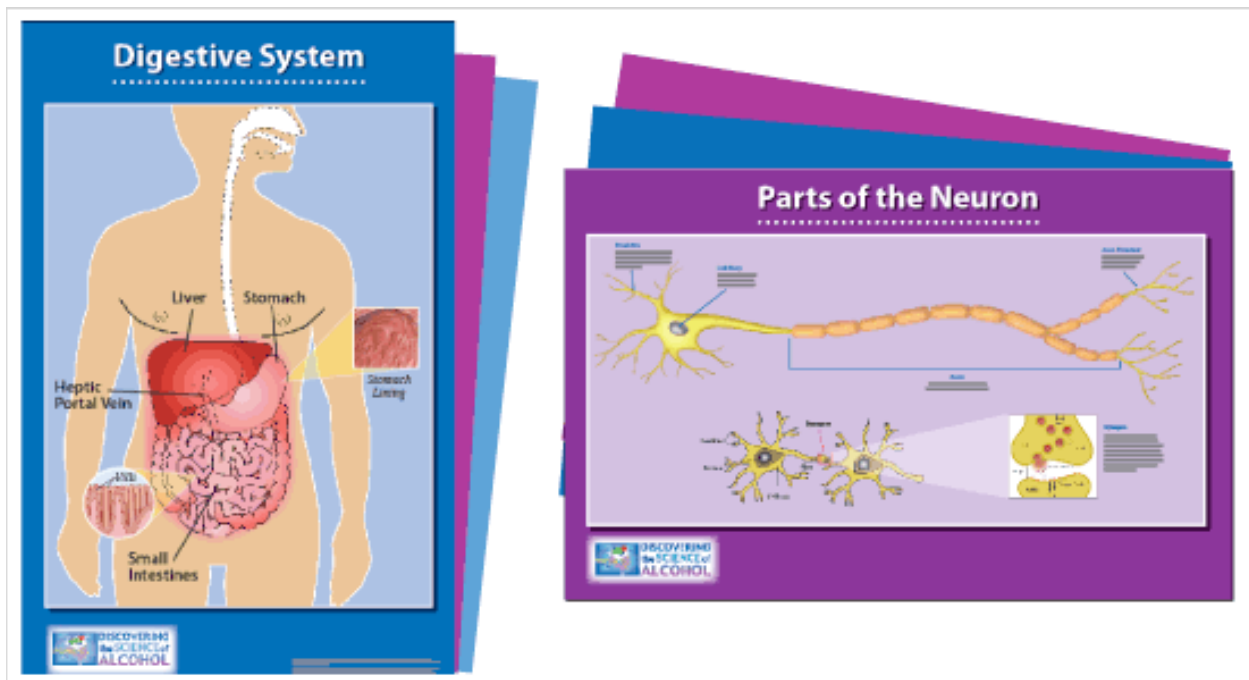

## New Components:

**DSA Poster Series** The full-color series of 22" x 34" classroom wall posters provide vivid imagery of human systems to complement your students' learnings. In addition to visually reinforcing the DSA explorations, the posters can be used across the biology curriculum.

## Includes:

- \* Digestive System
- \* Parts of the Neuron
- \* Parasympathetic and Sympathetic Systems
- \* Alcohol Metabolism
- \* Simple Reflex
- \* Brain Regions and Functions

For more information, email us at [info@scienceofalcohol.com](mailto:info@scienceofalcohol.com)!